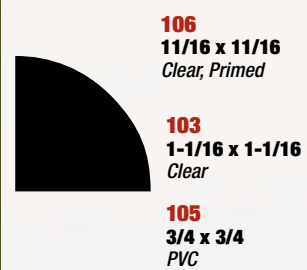

U.S. L U M B E R

MOBILE MILLWORK

Crown Mould

Base Mould

Casing & Trim

Stop

Outside Corner

Quarter Round