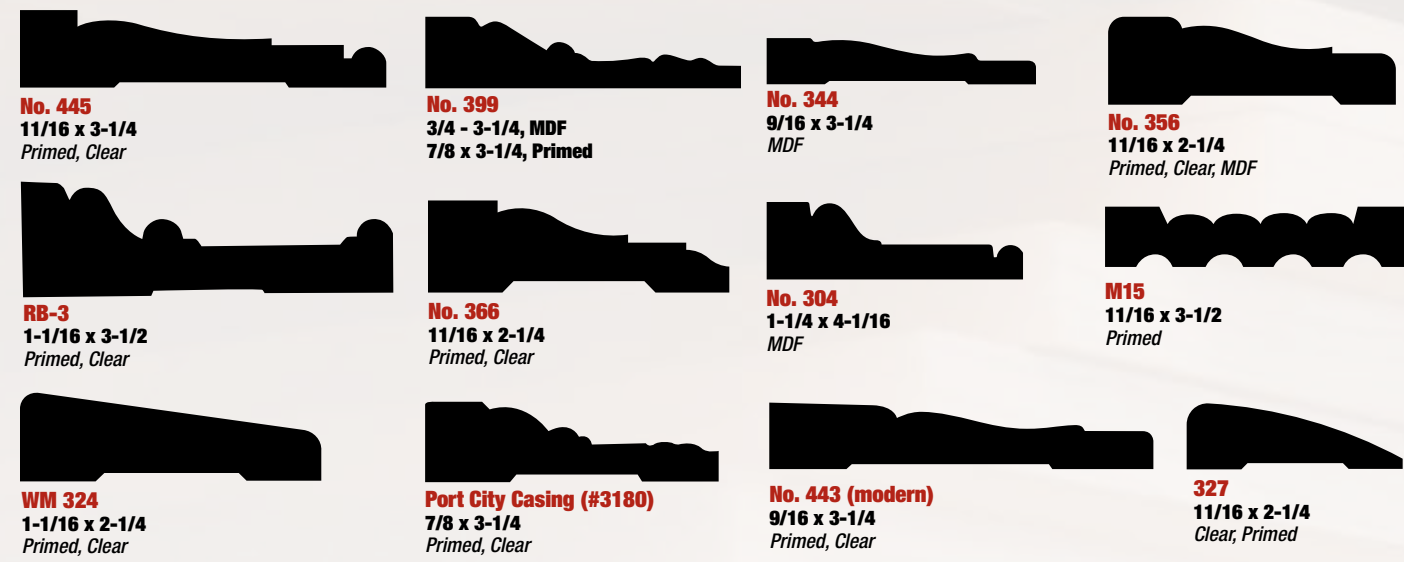

U.S. L U M B E R

MOBILE MILLWORK

Crown Mould

Base Mould

Casing & Trim

Stop

Outside Corner

Quarter Round

Cove

Screen

S4S Boards

Chair Rail & Panel Mould

Back Band

Base Shoe

Handrail

Drip Cap