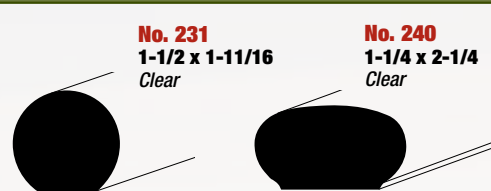

Cove

Screen

S4S Boards

Chair Rail & Panel Mould

Back Band

Base Shoe

Handrail

Drip Cap