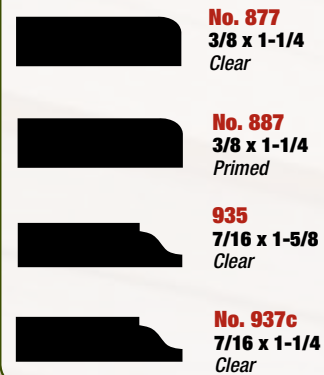

U.S. L U M B E R

MOBILE MILLWORK

Crown Mould

Base Mould

Casing & Trim

Stop

Outside Corner

Quarter Round