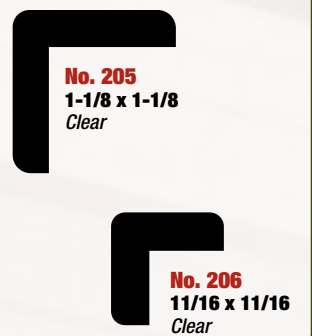

U.S. L U M B E R

MOBILE MILLWORK

Crown Mould

Base Mould

Casing & Trim

Stop

Outside Corner

Quarter Round