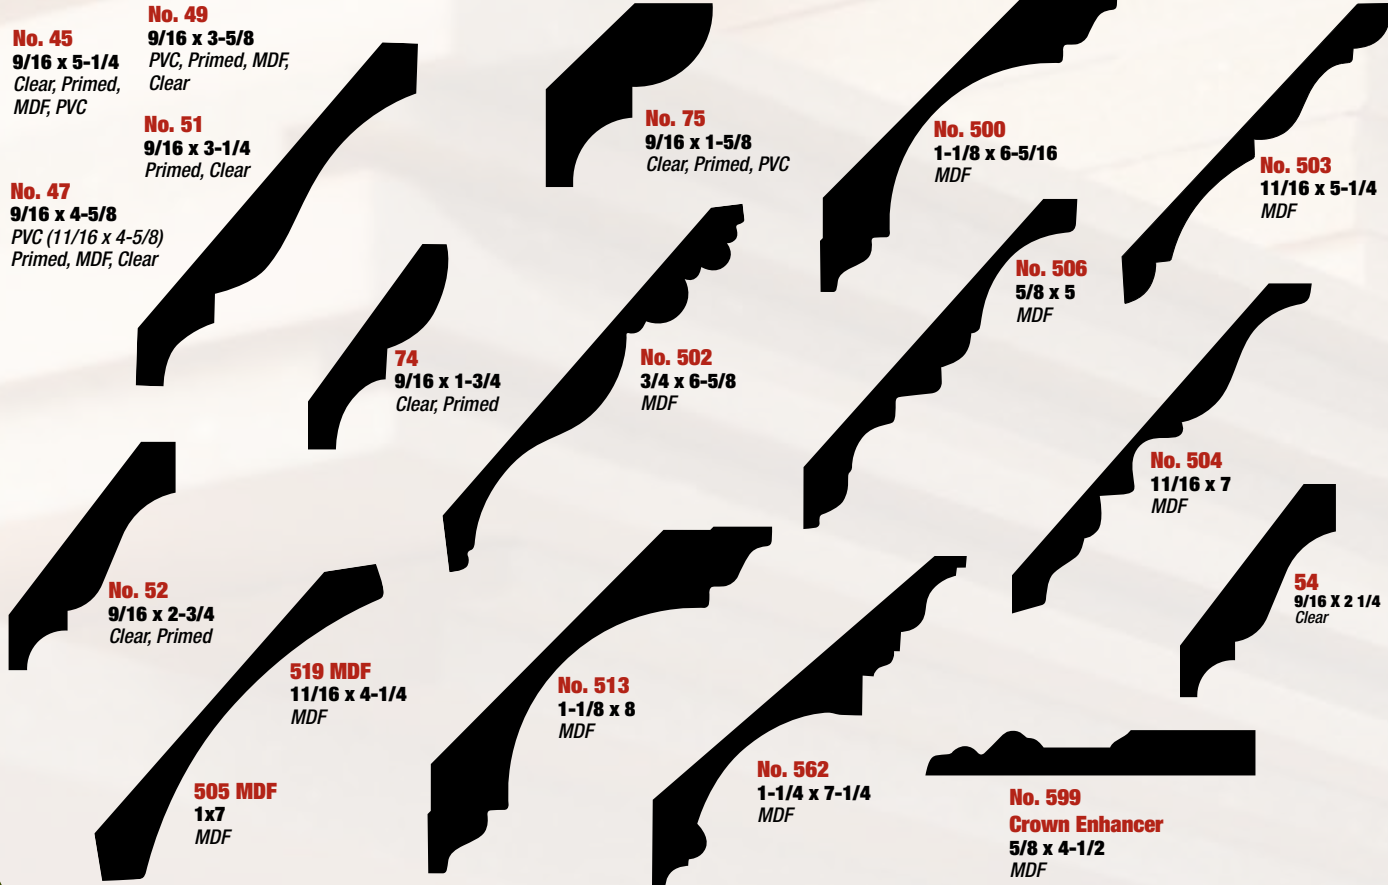

U.S. L U M B E R

MOBILE MILLWORK

Crown Mould

Base Mould

Casing & Trim

Stop

Outside Corner

Quarter Round

Cove

Screen

S4S Boards

Chair Rail & Panel Mould

Back Band

Base Shoe

Handrail

Drip Cap

Full Round

Window Stool

U.S. LUMBER