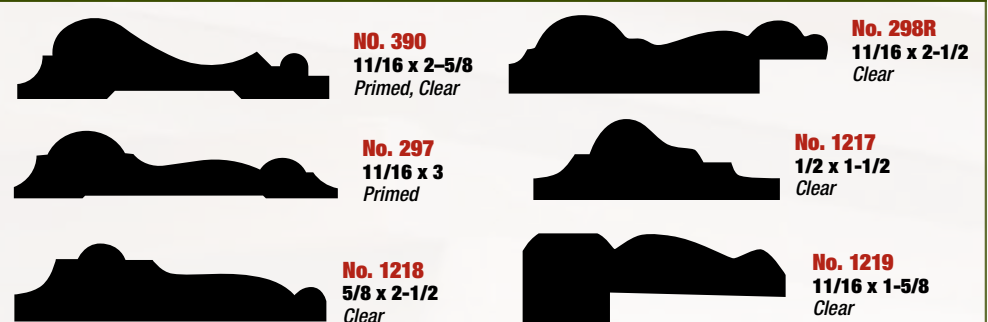

Cove

Screen

S4S Boards

Chair Rail & Panel Mould

Back Band

Base Shoe

Handrail

Drip Cap