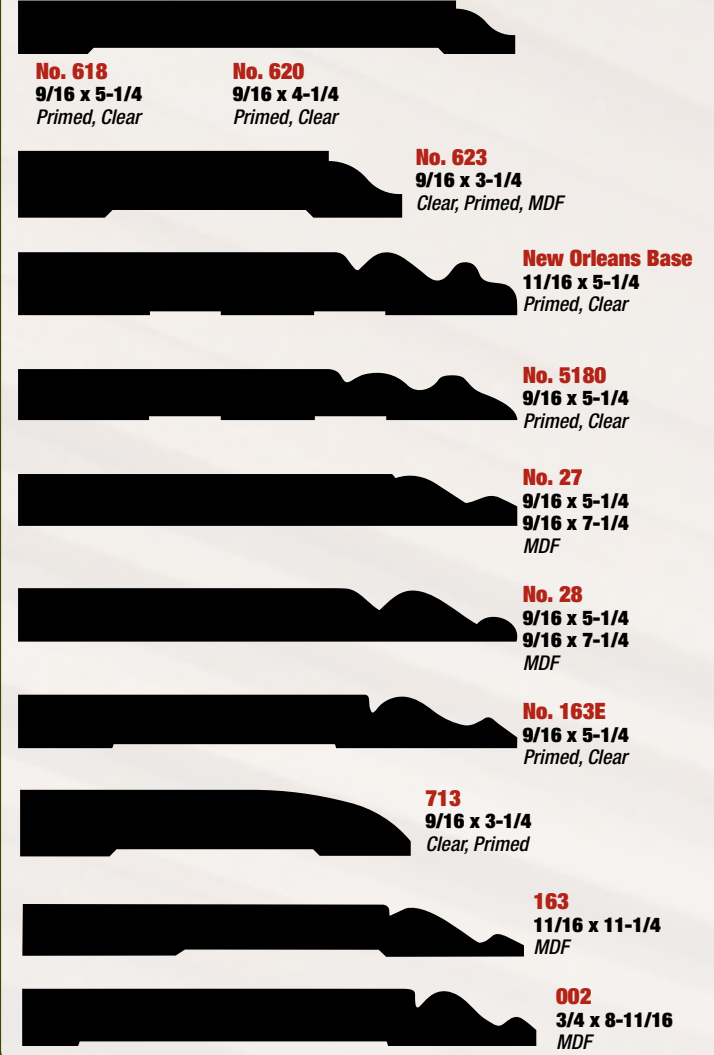

U.S. L U M B E R

MOBILE MILLWORK

Crown Mould

Base Mould

Casing & Trim

Stop

Outside Corner

Quarter Round